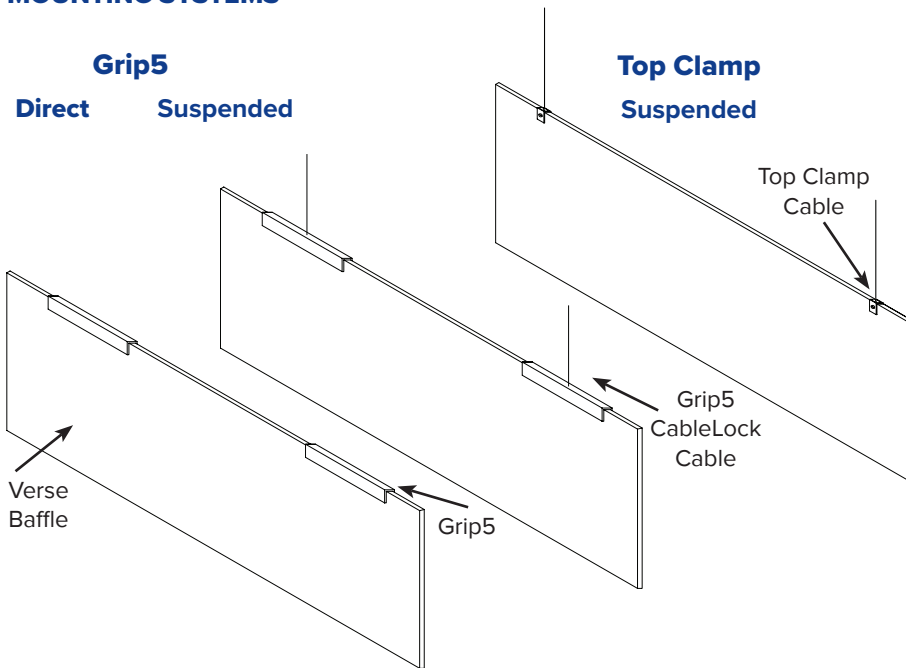

aCapella

Verse - Baffles (AVB)

aCapella Verse Baffles are designed for **isolating noise and absorbing sound in open ceiling** environments such as office spaces, restaurants, lobbies and classrooms. The baffles are spaced at least 3" apart and **hung individually** from existing ceiling grid systems, roof decks or bar joists in open ceiling areas. Verse Baffles come in three designs: Range, Wave and Flat baffle shapes. Custom baffle shapes are also available. Verse Baffles add color with the use of 16 bold and bright color options.

MOUNTING SYSTEMS

SOUND ABSORPTION - IN SABINS

Hz	125	250	500	1000	2000	4000	N.R.C.
AVB	1.17	1.62	3.21	4.36	6.05	6.96	.95

Note: NRC based on J-mount with 12" x 48" Baffles.

CORE

1/2" Recycled Polyester

SIZES

Custom sizes and shapes up to 9' x 4'

MOUNTING

Top Clamp: Cable
 Grip5: CableLock with Cable
 Grip5: Direct Mount

FINISH

16 standard colors

EDGES

Square

CLEANING