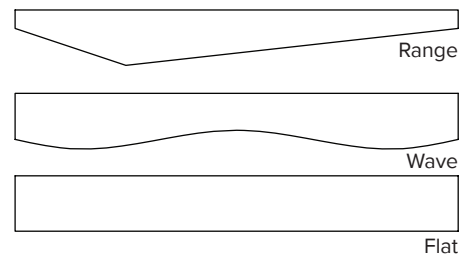

Custom sizes and shapes up to 9' x 4'

MOUNTING

Top Clamp: Cable
 Grip5: CableLock with Cable
 Grip5: Direct Mount

FINISH

16 standard colors

EDGES

Square

CLEANING

Bleach Cleanable (10:1)
 Water-based/Solvent (WS)

FLAMMABILITY

All components have a Class "A" rating per ASTM E84

COLORS

STANDARD SHAPES

Custom shapes are available.

CONTROLLING SOUND BEAUTIFULLY

800-737-0307 • 636-225-8800 • www.gsacoustics.com