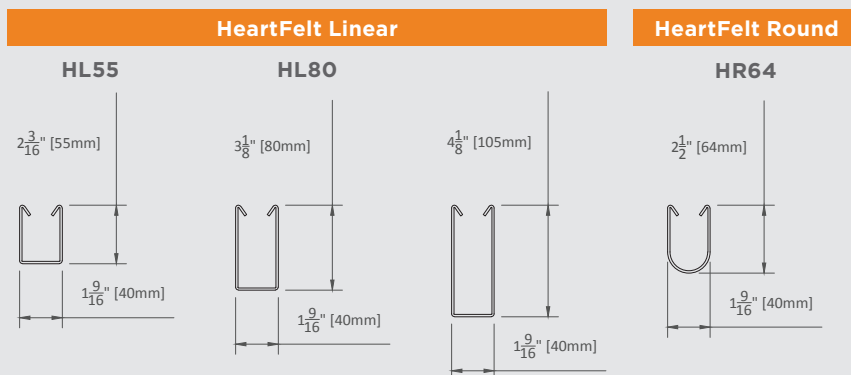

A palette of timeless neutral tones that go with everything but never go out of style

GRAYS

EARTH TONES

PANELS & CARRIERS DESIGNED FOR VERSATILITY

Standard dimensions: 8' panel lengths

- » HeartFelt: 1-9/16" x 2-3/16" (40 mm x 55 mm)
- » HeartFelt Levels: 3-9/16" to 4-9/16" with up to 1" reveal
- » HeartFelt Linear: 1-9/16" x 2-3/16" (40mm x 55mm)
 1-9/16" x 3-1/8" (40mm x 80mm)
 1-9/16" x 4-1/8" (40mm x 105mm)
- » HeartFelt Round: 1-9/16" x 2-1/2" (40mm x 64mm)

Three standard carrier modules:

PANEL SPACING	OPEN AREA	REVEAL	ACOUSTICS
60mm (2 3/8")	33%	13/16"	NRC 0.60
80mm (3 1/8")	50%	19/16"	NRC 0.50
100mm (3 15/16")	59%	2 3/8"	NRC 0.45

Custom carrier modules also available