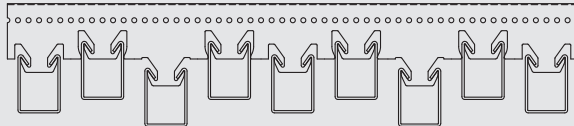

A variety of carrier spacing options add to the design versatility, from the standard 60mm, 80mm, and 100mm options to custom 50mm, 70mm, and 90mm, and even one-of-kind spacing creations.

HEARTFELT LEVELS

Achieve greater dimensionality with HeartFelt Levels carriers and explore new ways to vary panel depths and reveals while creating stunning ceiling spaces.

WAVE

CHOPPY

STEP

SCATTER

Custom carriers also available. Please contact your local representative for more information.