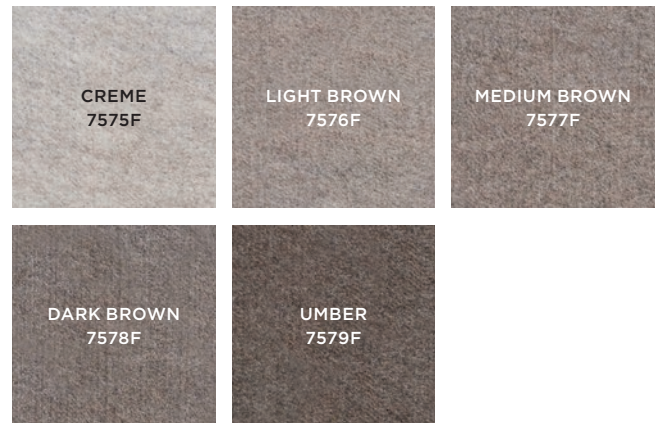

A palette of timeless neutral tones that go with everything but never go out of style

GRAYS

EARTH TONES

PANELS & CARRIERS DESIGNED FOR VERSATILITY

Standard dimensions: 8' panel lengths

- » HeartFelt: 1-9/16" x 2-3/16" (40 mm x 55 mm)
- » HeartFelt Levels: 3-9/16" to 4-9/16" with up to 1" reveal
- » HeartFelt Linear: 1-9/16" x 2-3/16" (40mm x 55mm)
 1-9/16" x 3-1/8" (40mm x 80mm)
 1-9/16" x 4-1/8" (40mm x 105mm)
- » HeartFelt Round: 1-9/16" x 2-1/2" (40mm x 64mm)