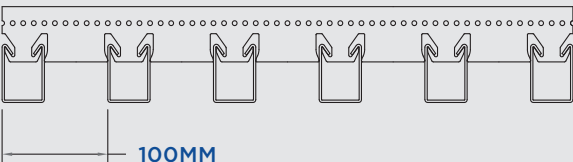

Low maintenance

Provides easy plenum access and no special cleaning required

Take Felt even further with a variety of standard and custom carrier systems for unlimited configuration options.

HEARTFELT LINEAR

A variety of carrier spacing options add to the design versatility, from the standard 60mm, 80mm, and 100mm options to custom 50mm, 70mm, and 90mm, and even one-of-kind spacing creations.

HEARTFELT LEVELS