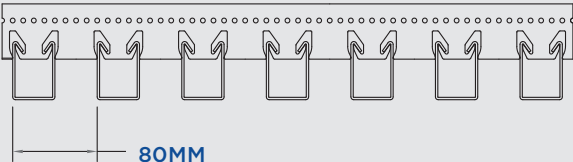

Low maintenance

Provides easy plenum access and no special cleaning required

Take Felt even further with a variety of standard and custom carrier systems for unlimited configuration options.

HEARTFELT LINEAR

A variety of carrier spacing options add to the design versatility, from the standard 60mm, 80mm, and 100mm options to custom 50mm, 70mm, and 90mm, and even one-of-kind spacing creations.

HEARTFELT LEVELS