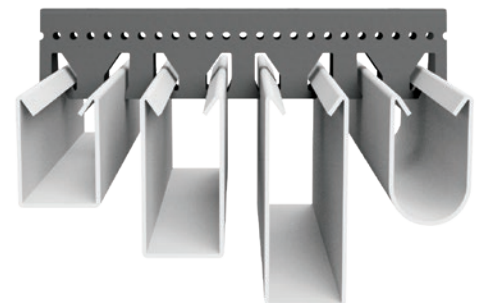

STRUCTURED, SOFT &
MULTI-DIMENSIONAL

HeartFelt® Ceilings & Walls

Straight lines, clean visuals and all the warm, fuzzy feelings

Available in a Linear format for crisp lines, in Levels for distinctive dimensionality, and in Round for a subtly rippled aesthetic, HeartFelt® modular ceilings transform the soft texture of a time-tested material into a format that's perfect for creating warm, modern spaces.

HEARTFELT CEILING & WALL SYSTEMS FEATURE:

- Unique felt roll-formed modular ceiling panels that warm both the visual and acoustical experiences of a space
- A variety of standard and custom seismic carrier systems engineered to offer versatile aesthetics and acoustical performance options
- Health-friendly construction with low VOCs for improved indoor air quality, plus eco-friendly design featuring 100% recyclable construction
- Easy installation access and compatibility with standard electric, HVAC, and plumbing components

A palette of timeless neutral tones that go with everything but never go out of style

GRAYS

EARTH TONES

PANELS & CARRIERS DESIGNED FOR VERSATILITY

Standard dimensions: 8' panel lengths

- » HeartFelt: 1-9/16" x 2-3/16" (40 mm x 55 mm)
- » HeartFelt Levels: 3-9/16" to 4-9/16" with up to 1" reveal
- » HeartFelt Linear: 1-9/16" x 2-3/16" (40mm x 55mm)
 1-9/16" x 3-1/8" (40mm x 80mm)
 1-9/16" x 4-1/8" (40mm x 105mm)
- » HeartFelt Round: 1-9/16" x 2-1/2" (40mm x 64mm)

Three standard carrier modules:

PANEL SPACING	OPEN AREA	REVEAL	ACOUSTICS
60mm (2 3/8")	33%	13/16"	NRC 0.60
80mm (3 1/8")	50%	19/16"	NRC 0.50
100mm (3 15/16")	59%	2 3/8"	NRC 0.45

Custom carrier modules also available