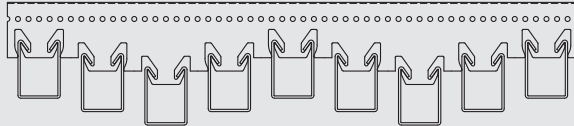

Take Felt even further with a variety of standard and custom carrier systems for unlimited configuration options.

HEARTFELT LINEAR

A variety of carrier spacing options add to the design versatility, from the standard 60mm, 80mm, and 100mm options to custom 50mm, 70mm, and 90mm, and even one-of-kind spacing creations.

HEARTFELT LEVELS

Achieve greater dimensionality with HeartFelt Levels carriers and explore new ways to vary panel depths and reveals while creating stunning ceiling spaces.

WAVE

CHOPPY

STEP

SCATTER

Custom carriers also available. Please contact your local representative for more information.