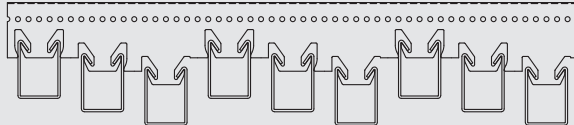

A variety of carrier spacing options add to the design versatility, from the standard 60mm, 80mm, and 100mm options to custom 50mm, 70mm, and 90mm, and even one-of-kind spacing creations.

HEARTFELT LEVELS

Achieve greater dimensionality with HeartFelt Levels carriers and explore new ways to vary panel depths and reveals while creating stunning ceiling spaces.

WAVE

CHOPPY

STEP

SCATTER

Custom carriers also available. Please contact your local representative for more information.