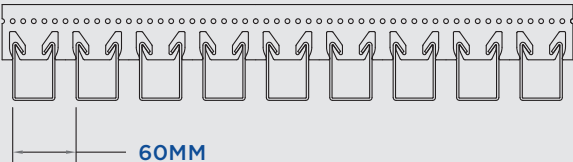

Low maintenance

Provides easy plenum access and no special cleaning required

Take Felt even further with a variety of standard and custom carrier systems for unlimited configuration options.

HEARTFELT LINEAR

A variety of carrier spacing options add to the design versatility, from the standard 60mm, 80mm, and 100mm options to custom 50mm, 70mm, and 90mm, and even one-of-kind spacing creations.

HEARTFELT LEVELS