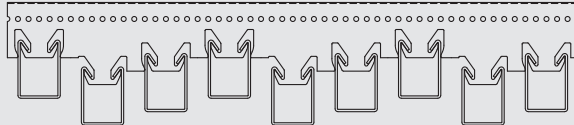

A variety of carrier spacing options add to the design versatility, from the standard 60mm, 80mm, and 100mm options to custom 50mm, 70mm, and 90mm, and even one-of-kind spacing creations.

HEARTFELT LEVELS

Achieve greater dimensionality with HeartFelt Levels carriers and explore new ways to vary panel depths and reveals while creating stunning ceiling spaces.

WAVE

CHOPPY

STEP

SCATTER

Custom carriers also available. Please contact your local representative for more information.