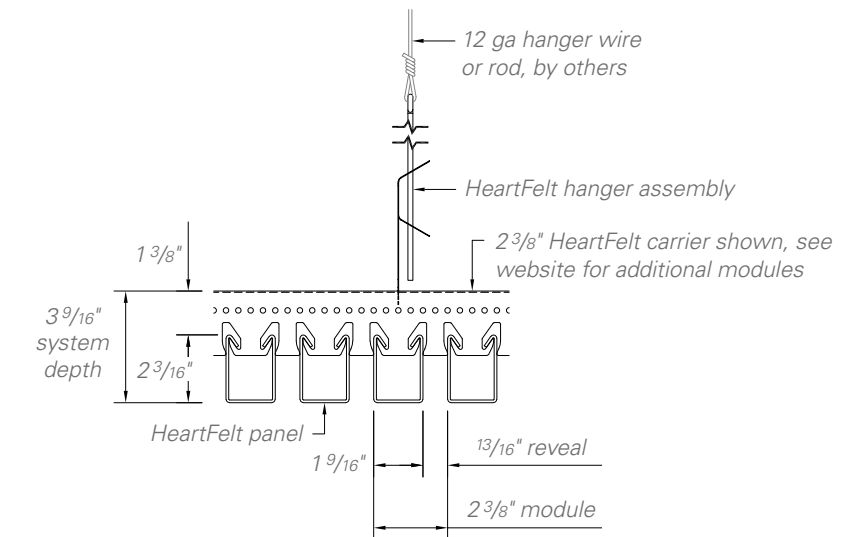

TYPICAL SECTION