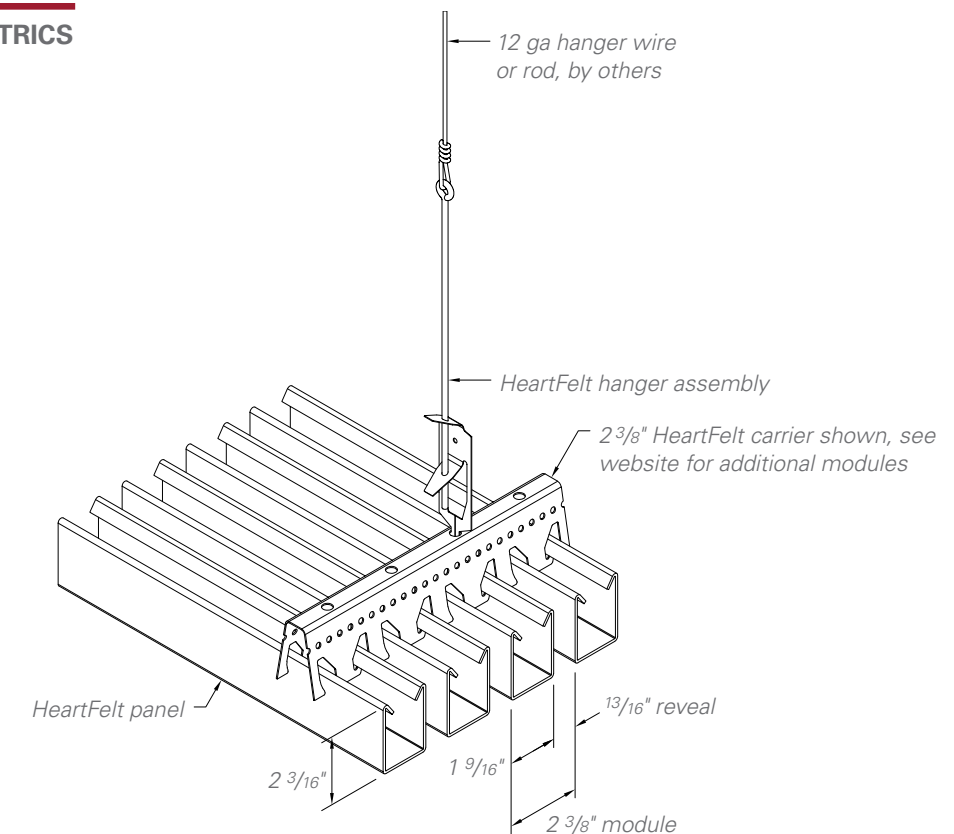

TYPICAL ISOMETRICS

PHYSICAL DATA

Substrate: Non-woven PES fibers (felt)
Warranty: 1 year
Seismic rating: Zones A,B,C,D,E,F
Fire rating: Class A Fire Rated per ASTM E84
– Flame spread: ≤ 25 , Smoke ≤ 300
Fire rating: Canada – per CAN/ULC S102.2-10
– Flame spread: = 5, Smoke = 90
Weight: Varies
Wind load: N/A
Light reflectance: Varies with color selected
Acoustical ratings – NRC: See Resources section.

LEED V4 CREDITS

MR: Building Product Disclosure
EQ: Low-Emitting Materials
EQ: Indoor Air Quality Assessment
EQ: Acoustic Performance

CERTIFICATIONS

GREENGUARD Gold Certified
Cradle-to-Cradle Bronze Certified
Material Health Certified – Bronze